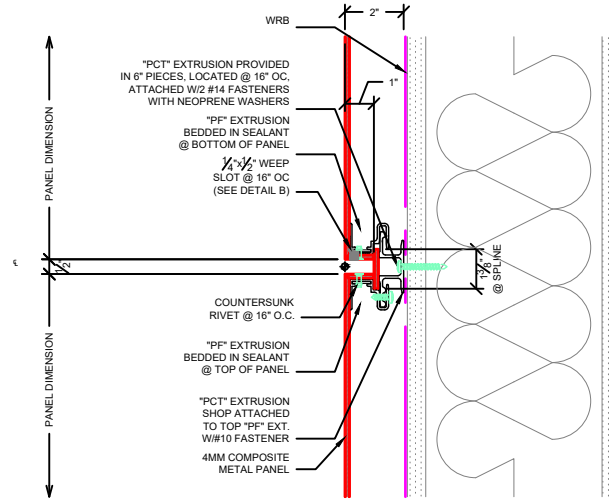

61 Rayette Rd, Concord
L4K4E8 ON Canada
416.458.7898
nortem.ca

Nortem ACM
HORIZONTAL ACM JOINT

A

Drawing Title	Nortem Standard ACM Classification Reference North/Clad
DWG Code	ACM H 101-1