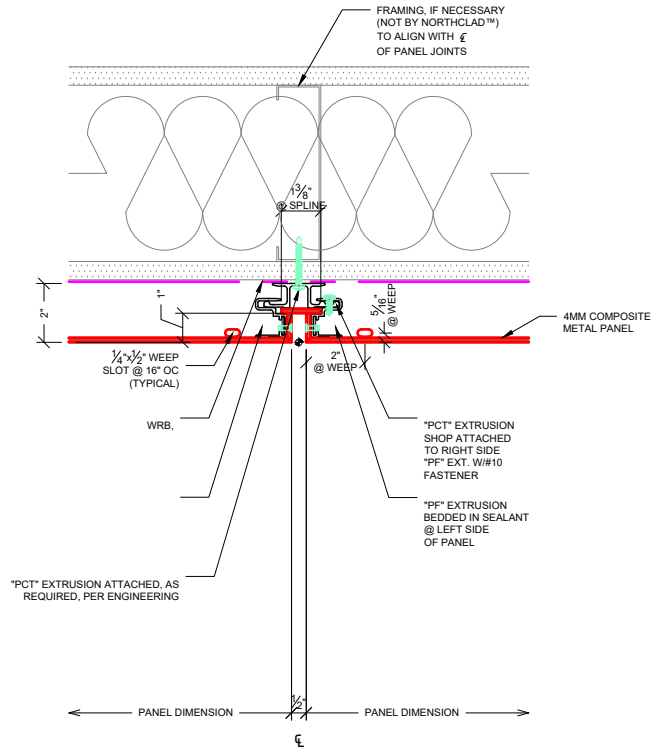

61 Rayette Rd, Concord
L4K4E8 ON Canada
416.458.7898
nortem.ca

Nortem ACM
VERTICAL JOINT

B

| | |
|---------------|--|
| | |
| Drawing Title | Nortem Standard ACM Classification Reference NorthClad |
| DWG Code | ACM H 101-1 |