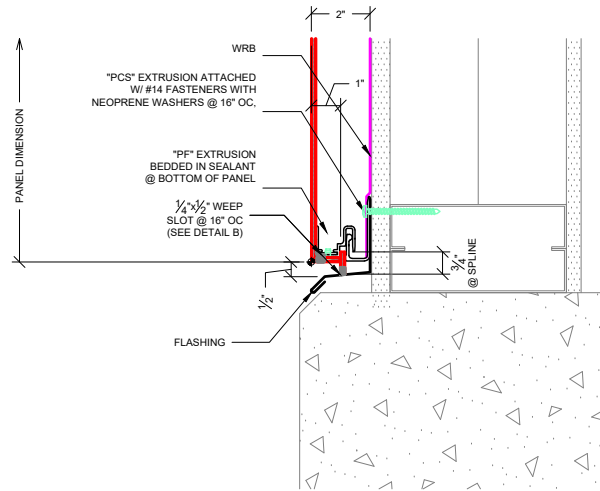

61 Rayette Rd, Concord
L4K4E8 ON Canada
416.458.7898
nortem.ca

Nortem ACM
Bottom Flashing

C

Drawing Title	Nortem Standard ACM Classification Reference North/Cast
DWG Code	ACM H 101-1