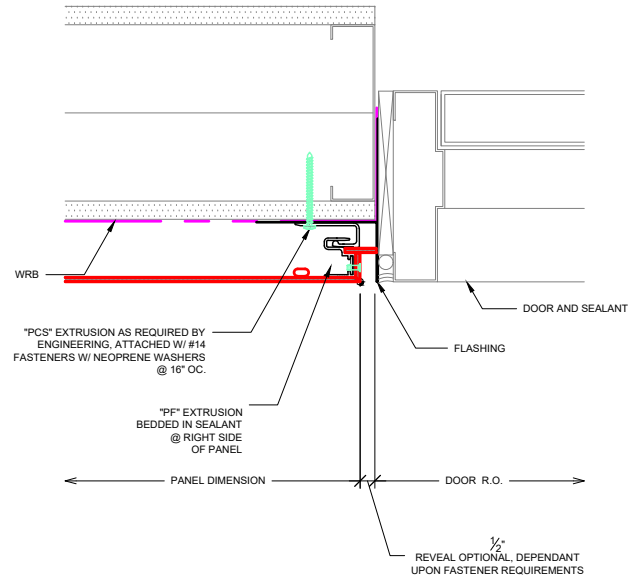

61 Rayette Rd, Concord  
L4K4E8 ON Canada  
416.458.7898  
nortem.ca

Nortem ACM  
LEFT DOOR JAMB

Q

Drawing Title	Nortem Standard ACM Construction
DWG Code	ACM H 101-1