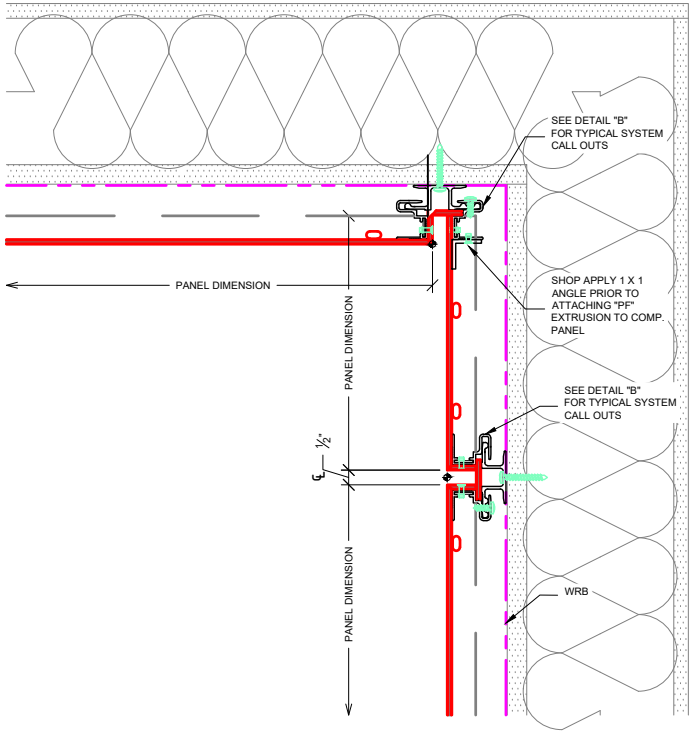

61 Rayette Rd. Concord
L4K4E8 ON Canada
416.458.7898
nortem.ca

Nortem ACM
INSIDE CORNER

H

Drawing Title	Nortem Standard ACM Classification
DWG Code	ACM H 101-1