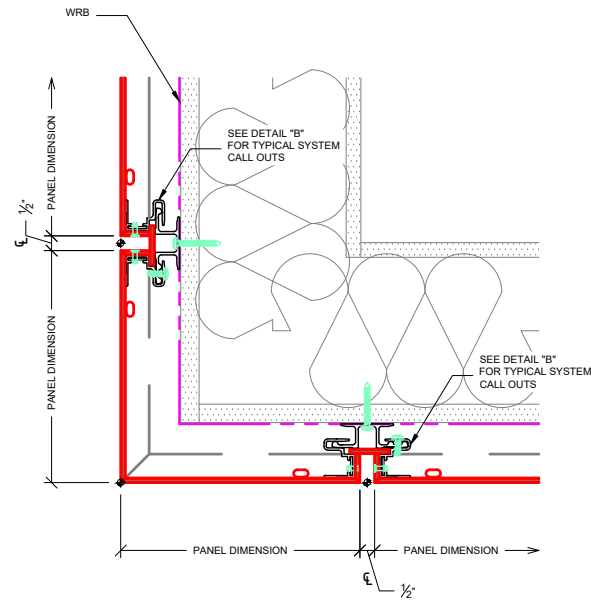

61 Rayette Rd, Concord  
L4K4E8 ON Canada  
416.458.7898  
nortem.ca

Nortem ACM  
OUTSIDE CORNER

G

Drawing Title	Nortem Standard ACM Classification
DWG Code	ACM H 101-1