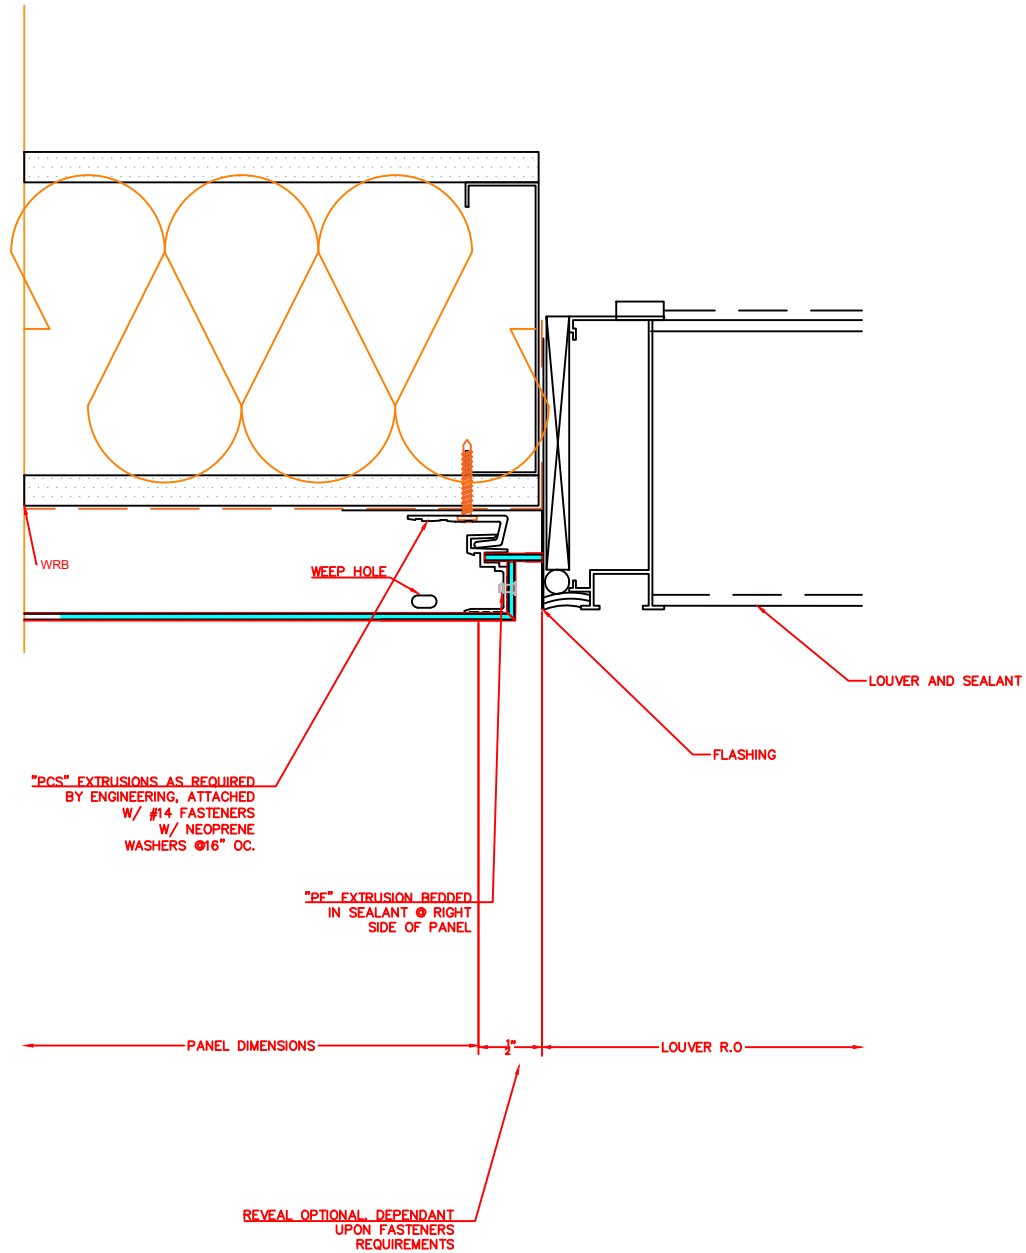

Nortem ACM
 LEFT WINDOW JAMB

N

Drawing Title	Nortem Standard ACM Classification
DWG Code	ACM H 101-1

61 Rayette Rd
 Concord Ont
 L4K2E8 Canada
 1 800.898.1310
 www.nortem.ca

Nortem ACM
 LEFT LOUVER JAMB

P

Drawing Title	Nortem Standard ACM Classification
DWG Code	ACM H 101-1