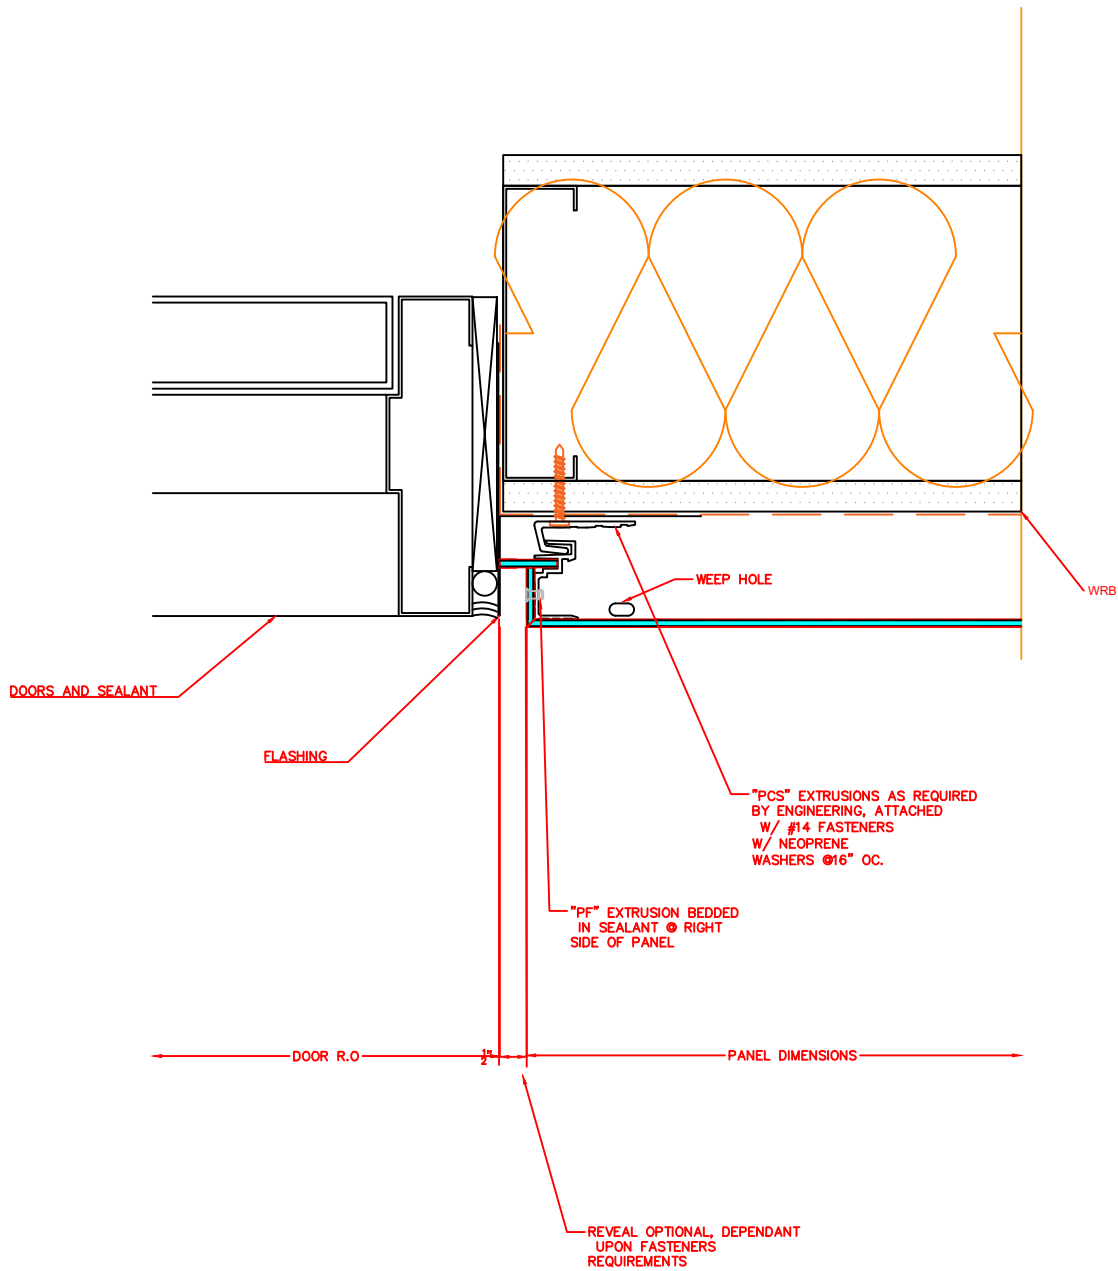

61 Rayette Rd
Concord Ont
L4K2E8 Canada
1 800.898.1310
www.nortem.ca

Nortem ACM
RIGHT DOOR JAMB

T

NORTEM	
Drawing Title	Nortem Standard ACM Classification
DWG Code	ACM H 101-1