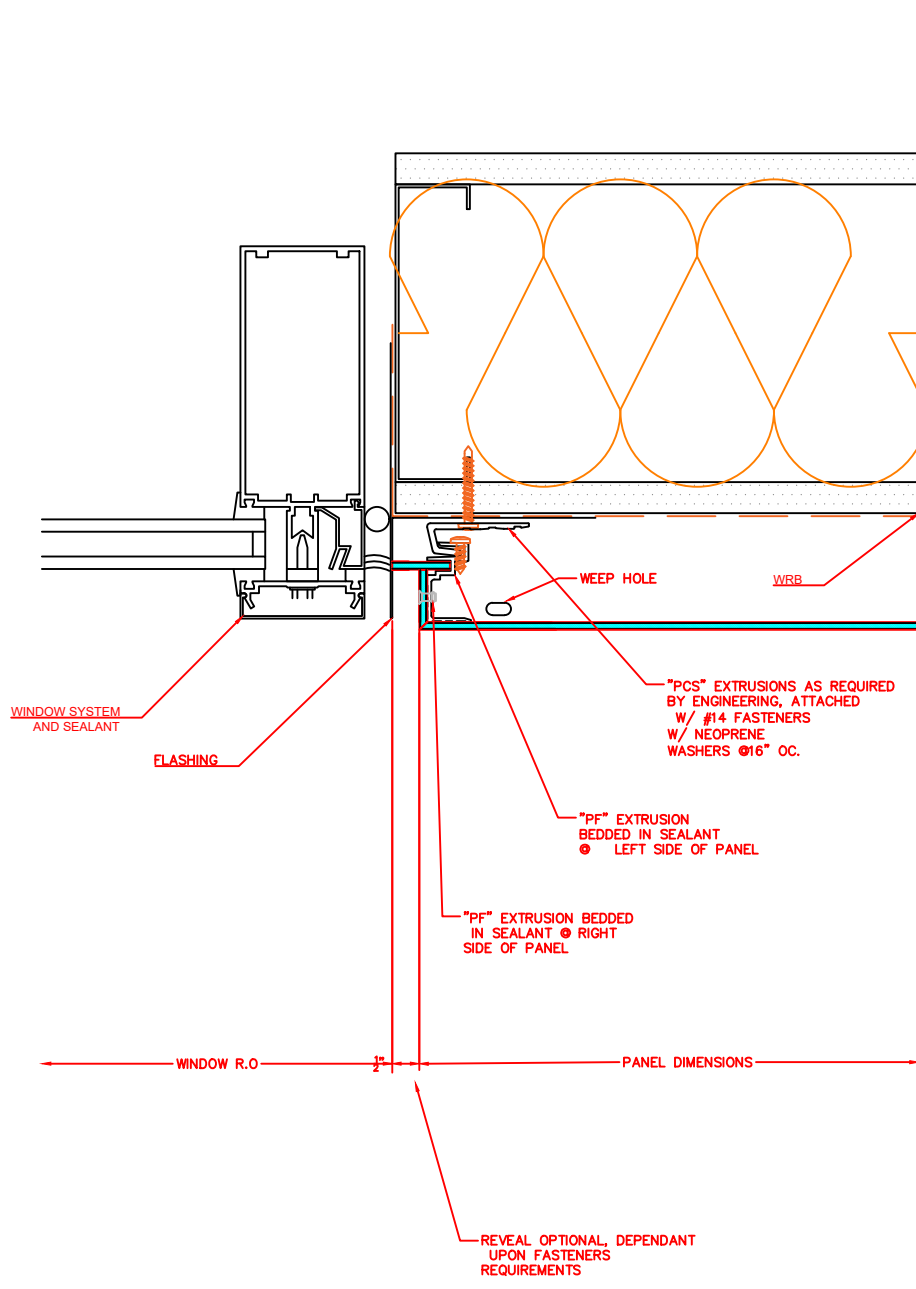

61 Rayette Rd
 Concord Ont
 L4K2E8 Canada
 1 800.898.1310
 www.nortem.ca

Nortem ACM
 LEFT DOOR JAMB

Q

Drawing Title	Nortem Standard ACM Classification
DWG Code	ACM H 101-1

61 Rayette Rd
 Concord Ont
 L4K2E8 Canada
 1 800.898.1310
 www.nortem.ca