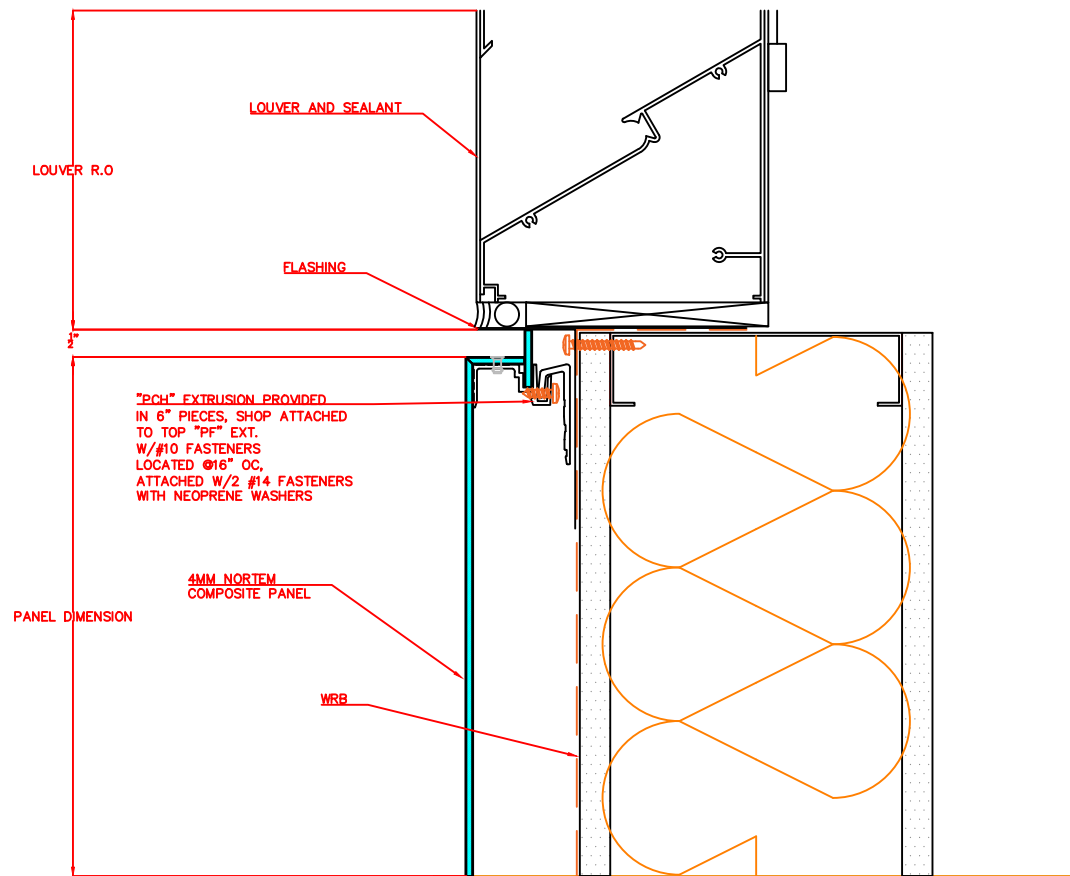

Nortem ACM
 WINDOW SILL

V

Drawing Title	Nortem Standard ACM Classification
DWG Code	ACM H 101-1

61 Rayette Rd
 Concord Ont
 L4K2E8 Canada
 1 800.898.1310
 www.nortem.ca

Nortem ACM
 LOUVER SILL

Z

Drawing Title	Nortem Standard ACM Classification
DWG Code	ACM H 101-1