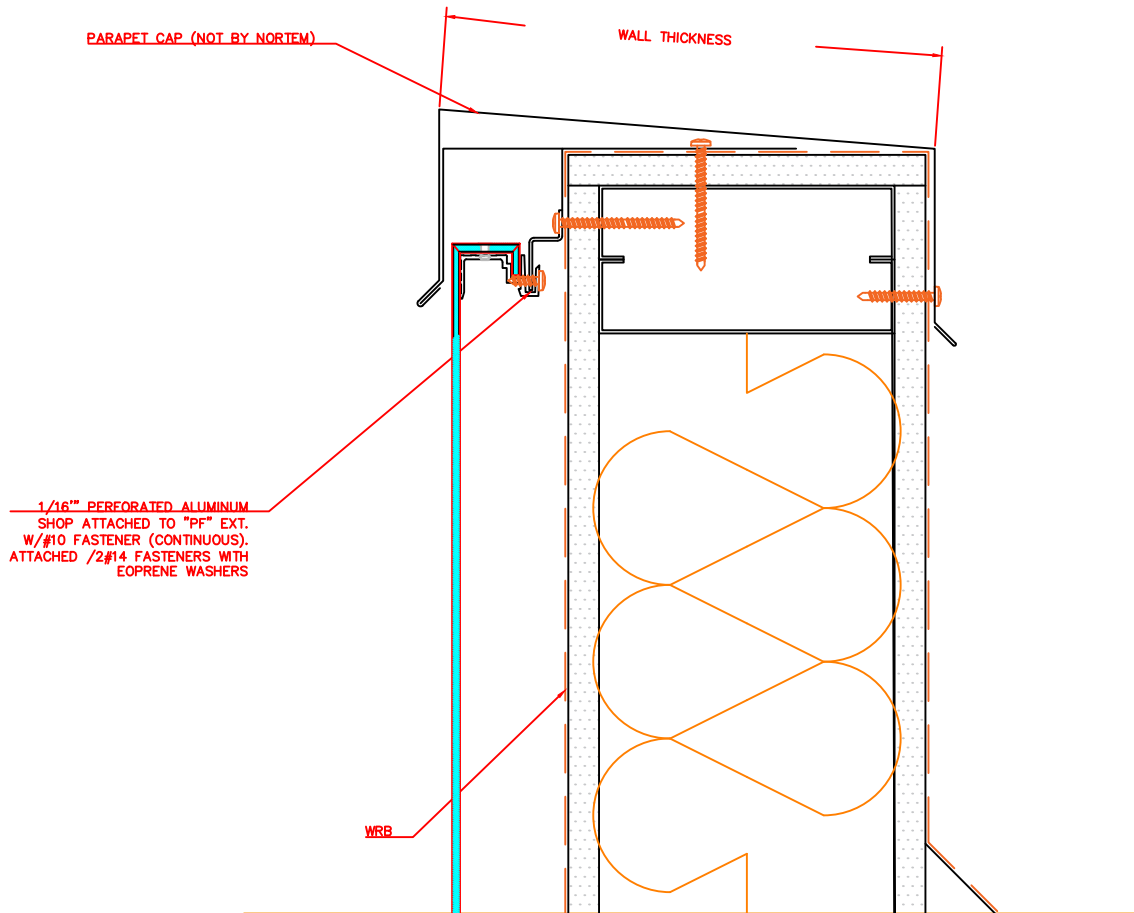

61 Rayette Rd
Concord Ont
L4K2E8 Canada
1 800.898.1310
www.nortem.ca

Nortem ACM
SHEET METAL COPING

F

Drawing Title	Nortem Standard ACM Classification
DWG Code	ACM H 101-1