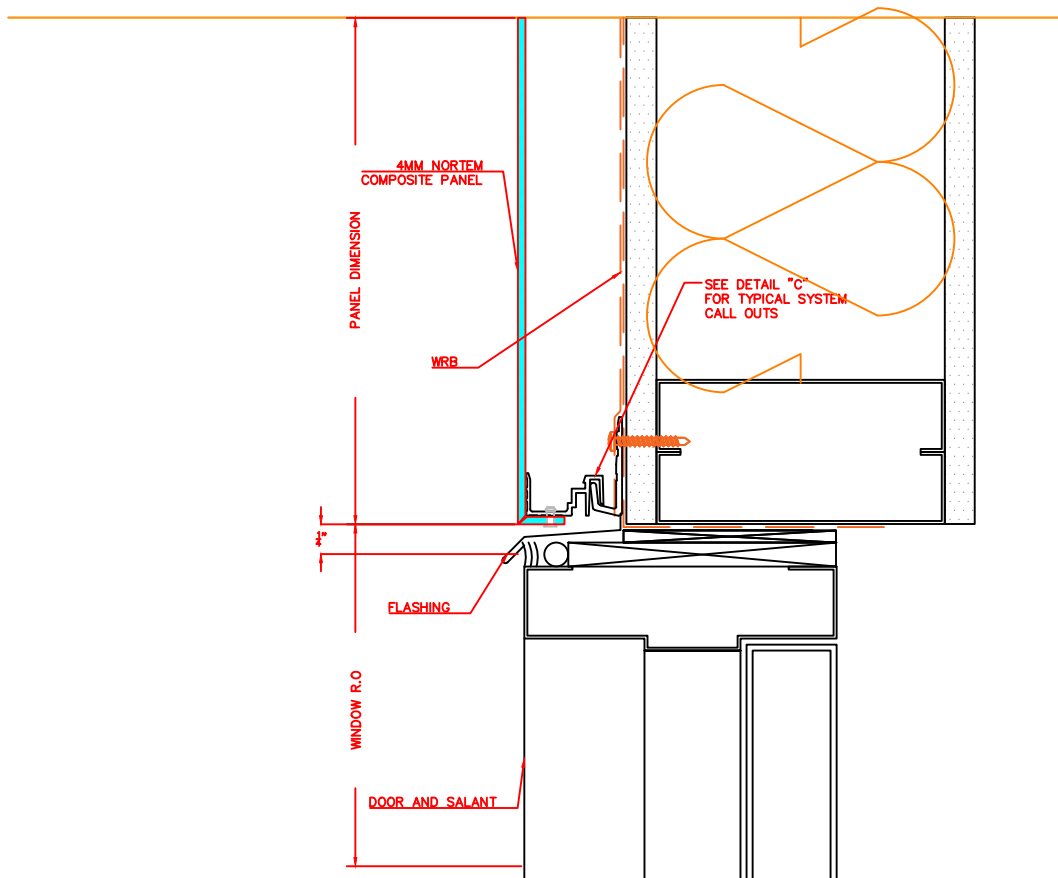

61 Rayette Rd
Concord Ont
L4K2E8 Canada
1 800.898.1310
www.nortem.ca

Nortem ACM
DOOR HEAD

M

Drawing Title	Nortem Standard ACM Classification
DWG Code	ACM H 101-1