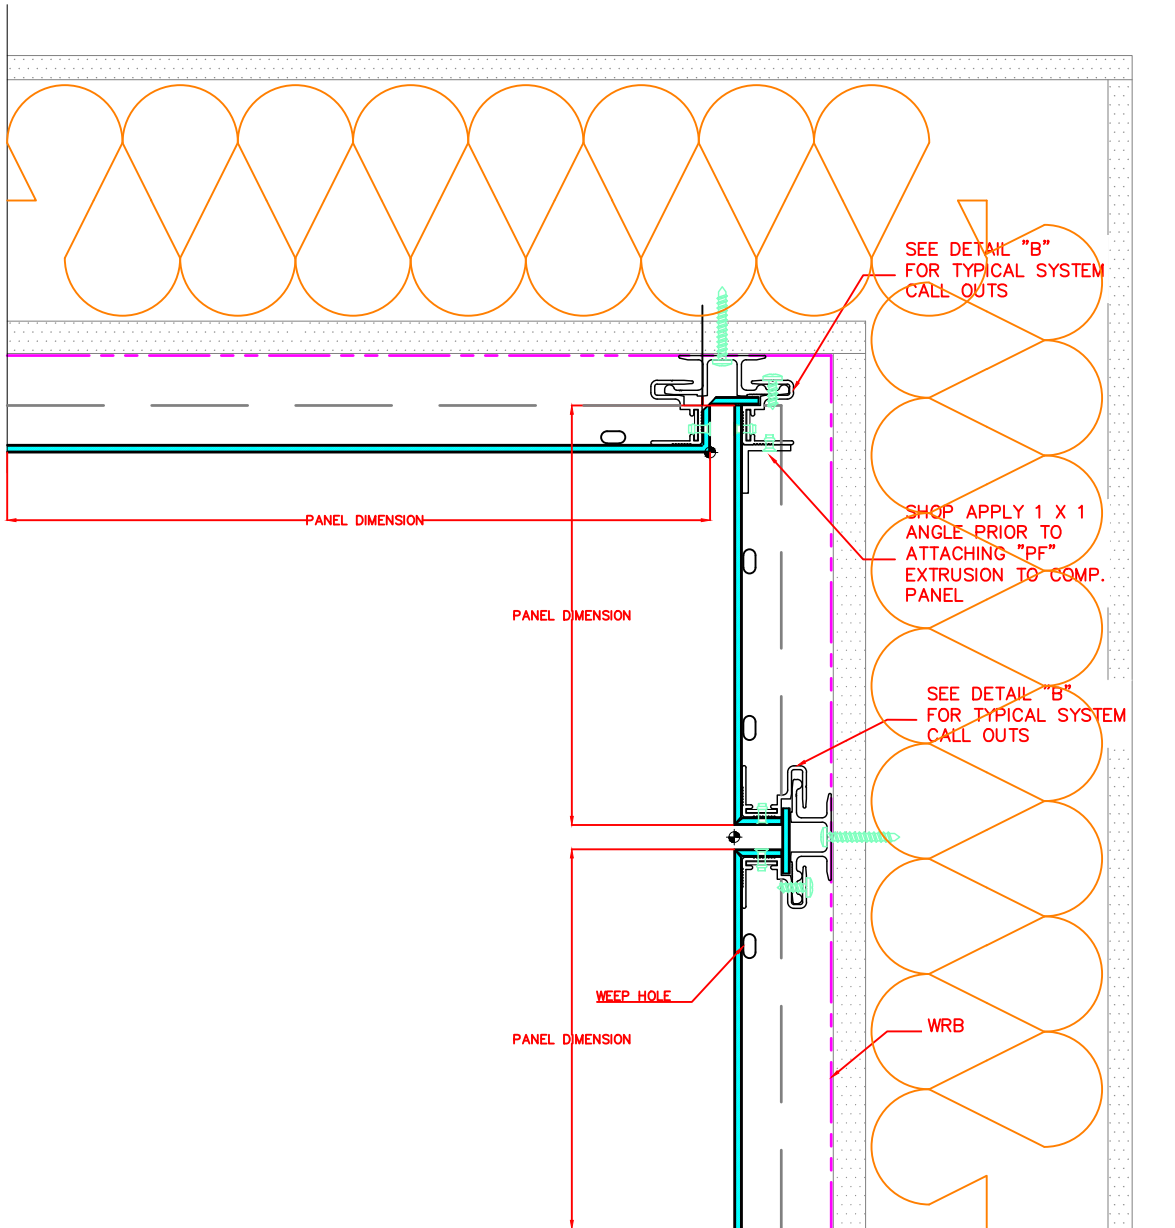

61 Rayette Rd
Concord Ont
L4K2E8 Canada
1 800.898.1310
www.nortem.ca

Nortem ACM
INSIDE CORNER

H

Drawing Title	Nortem Standard ACM Classification
DWG Code	ACM H 101-1