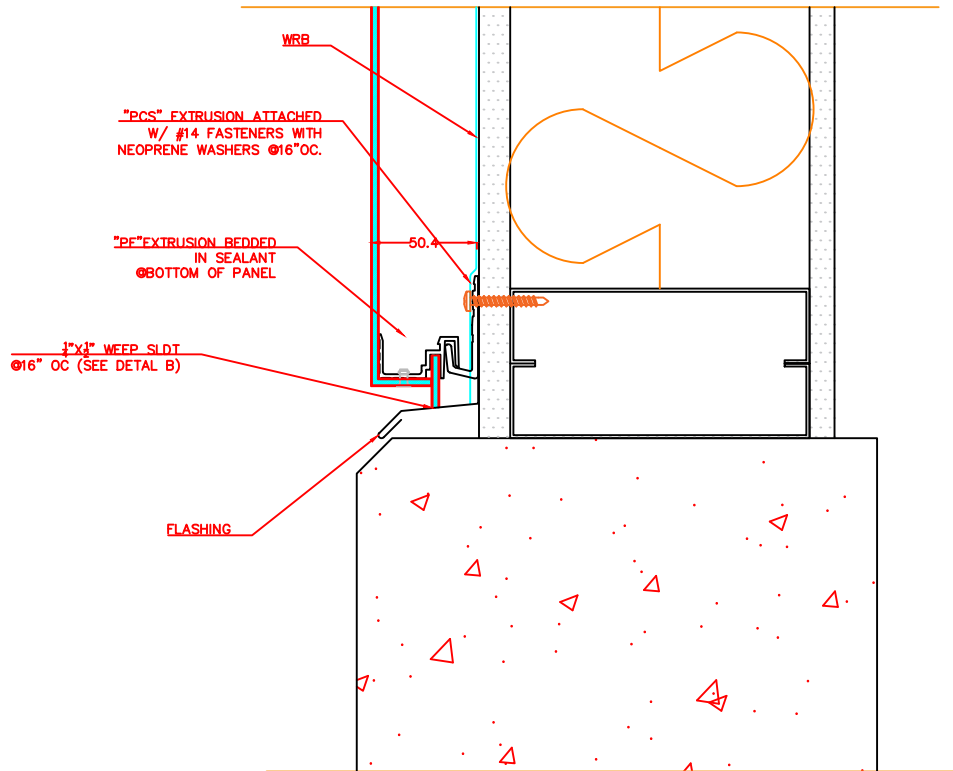

Nortem ACM
 VERTICAL JOINT

B

	
Drawing Title	Nortem Standard ACM/Plate Classification
DWG Code	ACM H 101-1

61 Rayette Rd
Concord Ont
L4K2E8 Canada
1 800.898.1310
www.nortem.ca

Nortem ACM
TYPICAL SILL

C

Drawing Title	Nortem Standard ACM&Plate Classification
DWG Code	ACM H 101-1