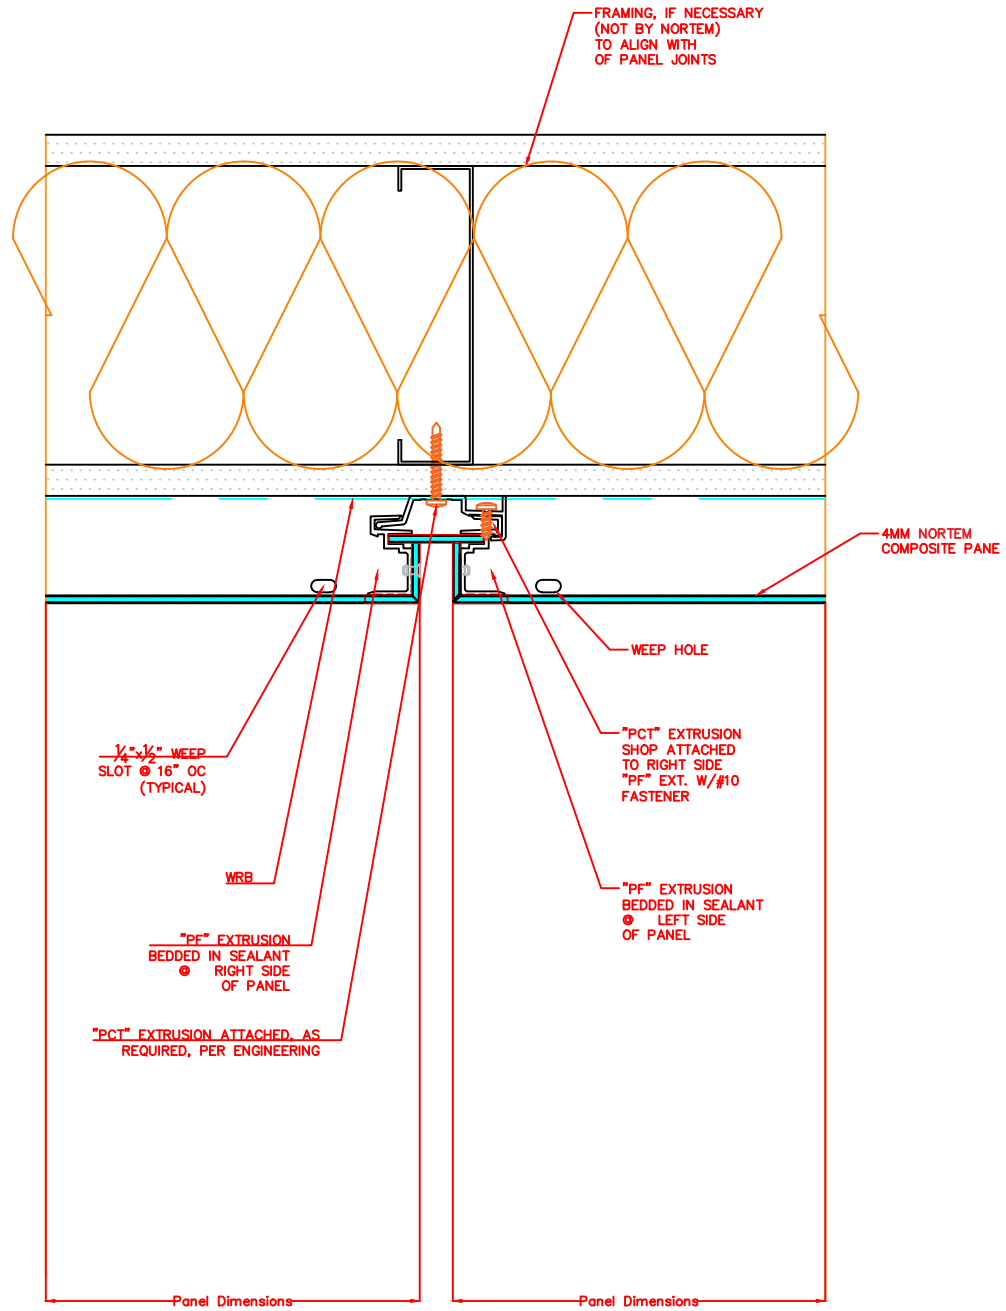

Nortem ACM
 VERTICAL JOINT

B

	
Drawing Title	Nortem Standard ACM/Plate Classification
DWG Code	ACM H 101-1

61 Rayette Rd
Concord Ont
L4K2E8 Canada
1 800.898.1310
www.nortem.ca

Nortem ACM
TYPICAL SILL

C

Drawing Title	Nortem Standard ACM&Plate Classification
DWG Code	ACM H 101-1