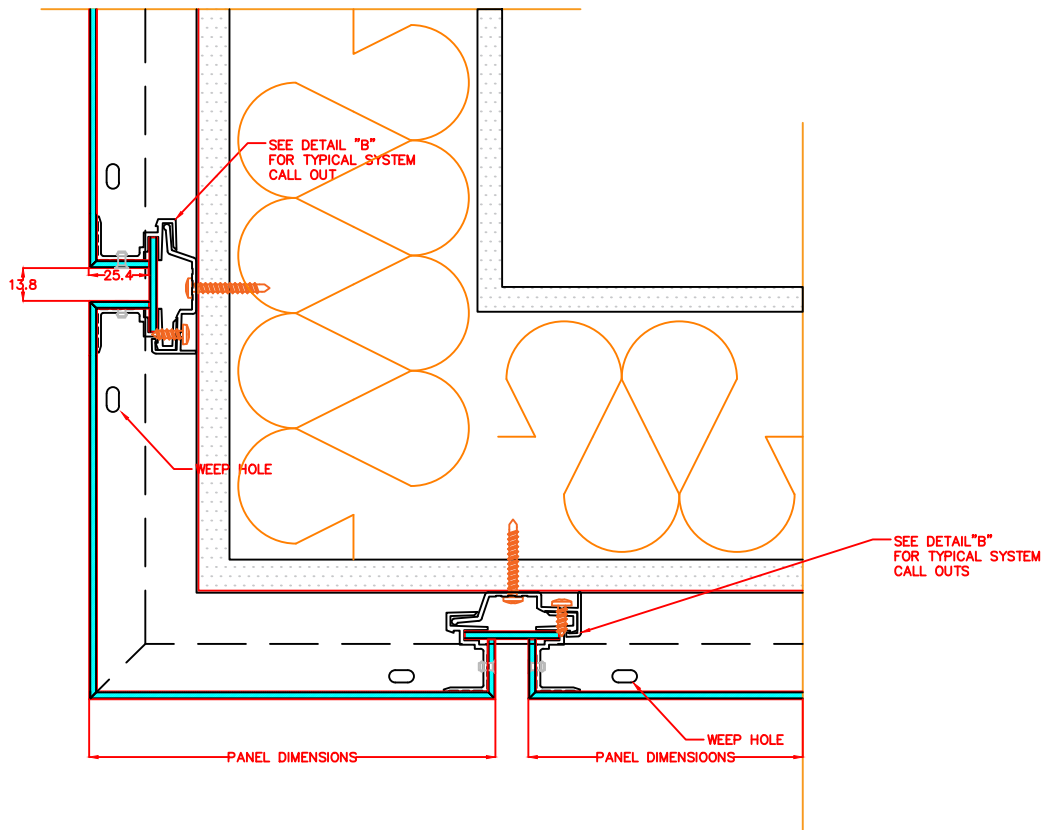

61 Rayette Rd
Concord Ont
L4K2E8 Canada
1 800.898.1310
www.nortem.ca

Nortem ACM
OUTSIDE CORNER

G

Drawing Title	Nortem Standard ACM Classification
DWG Code	ACM H 101-1