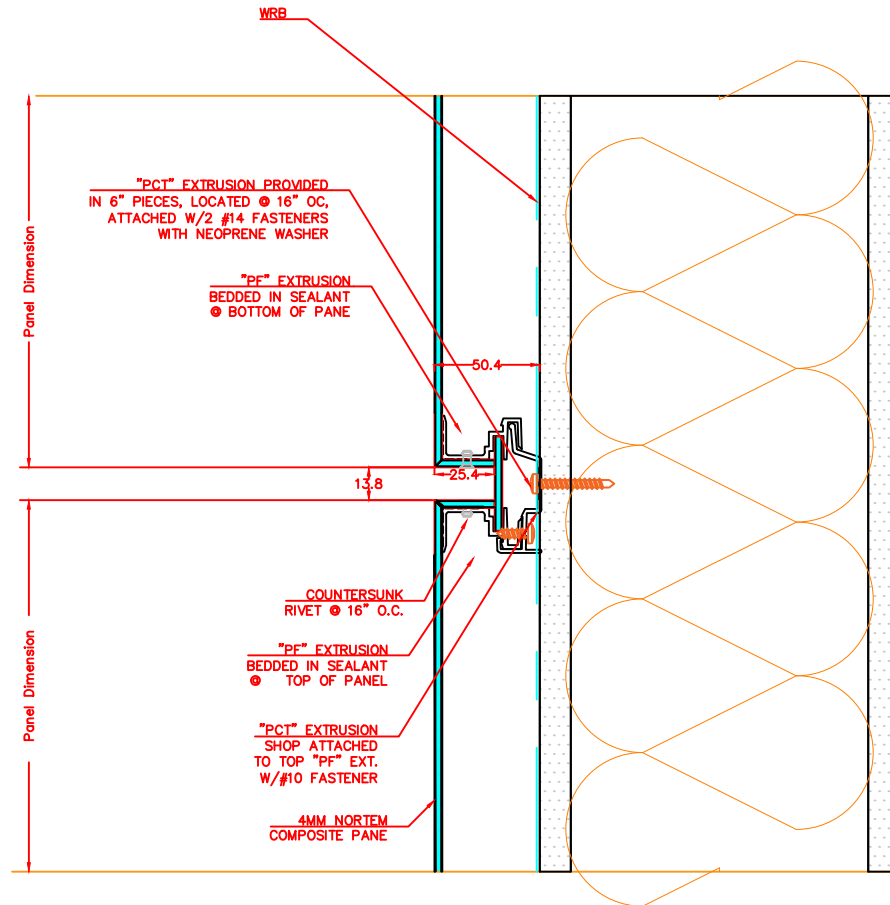

61 Rayette Rd
Concord Ont
L4K2E8 Canada
1 800.898.1310
www.nortem.ca

Nortem ACM
HORIZONTAL ACM JOINT

A

NORTEM	
Drawing Title	Nortem Standard ACM/Plate Classification
DWG Code	ACM H 101-1