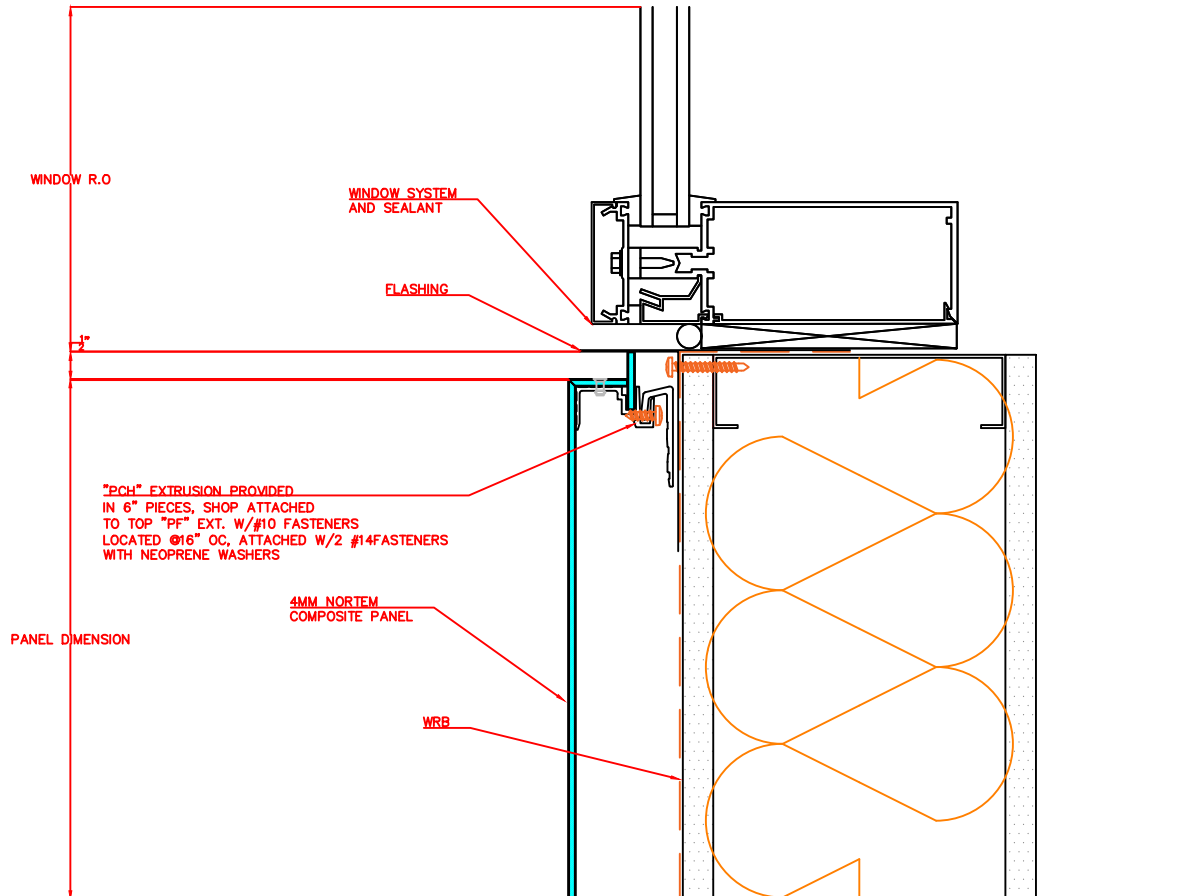

61 Rayette Rd
Concord Ont
L4K2E8 Canada
1 800.898.1310
www.nortem.ca

Nortem ACM
WINDOW SILL

U

NORTEM	
Drawing Title	Nortem Standard ACM Classification
DWG Code	ACM H 101-1