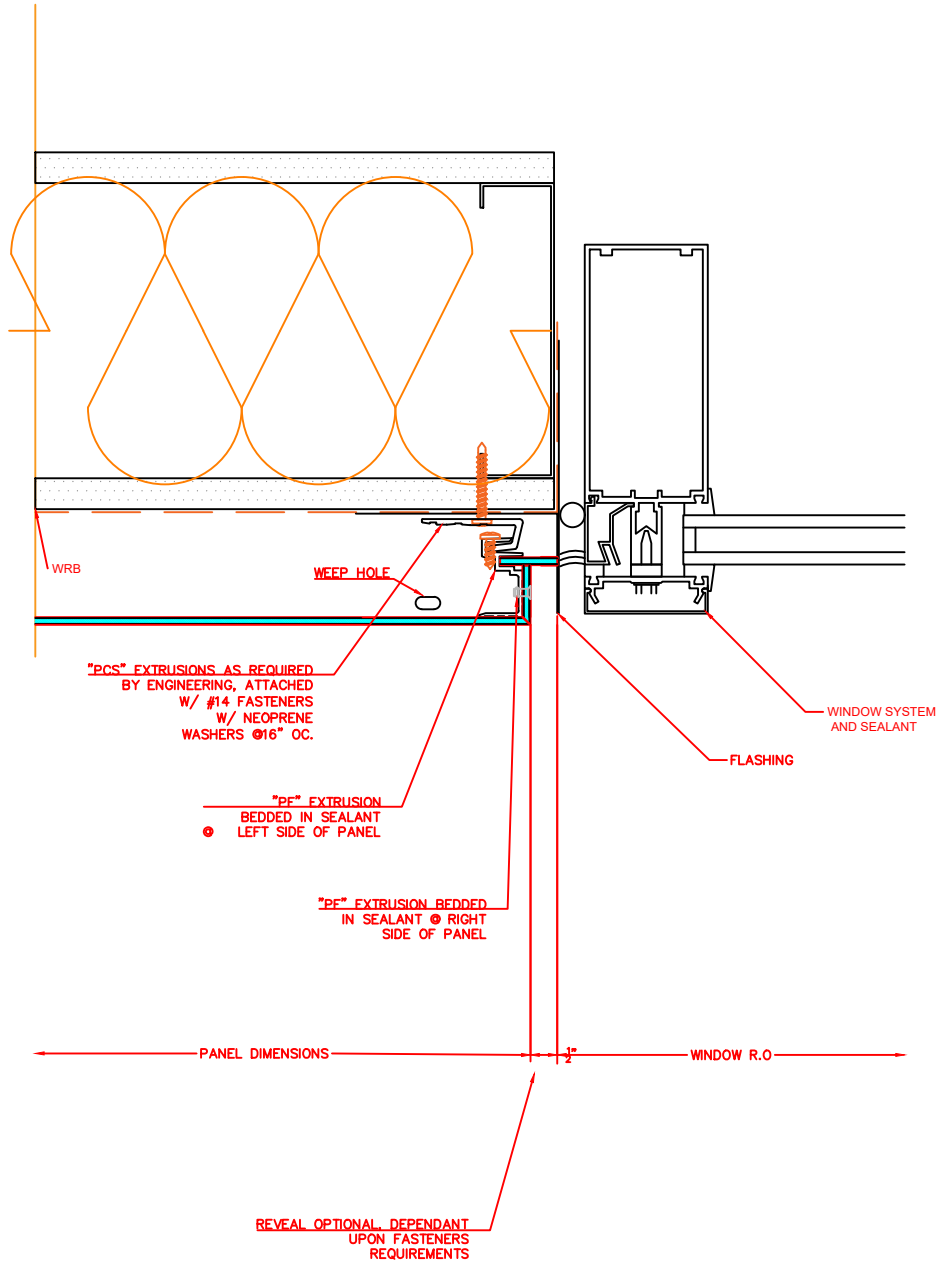

Nortem ACM
 LEFT WINDOW JAMB

N

Drawing Title	Nortem Standard ACM Classification
DWG Code	ACM H 101-1

61 Rayette Rd
 Concord Ont
 L4K2E8 Canada
 1 800.898.1310
 www.nortem.ca

Nortem ACM
 LEFT LOUVER JAMB

P

Drawing Title	Nortem Standard ACM Classification
DWG Code	ACM H 101-1