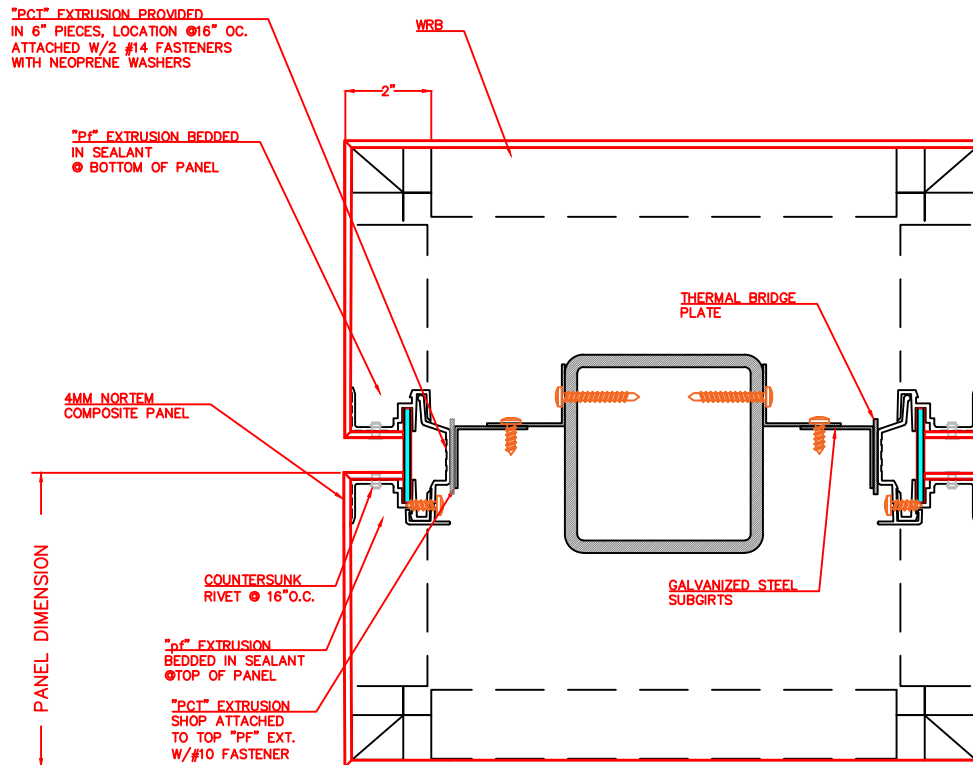

Nortem ACM
 WINDOW SILL

V

Drawing Title	Nortem Standard ACM Classification
DWG Code	ACM H 101-1

61 Rayette Rd
 Concord Ont
 L4K2E8 Canada
 1 800.898.1310
 www.nortem.ca

Nortem ACM
 LOUVER SILL

Z

Drawing Title	Nortem Standard ACM Classification
DWG Code	ACM H 101-1