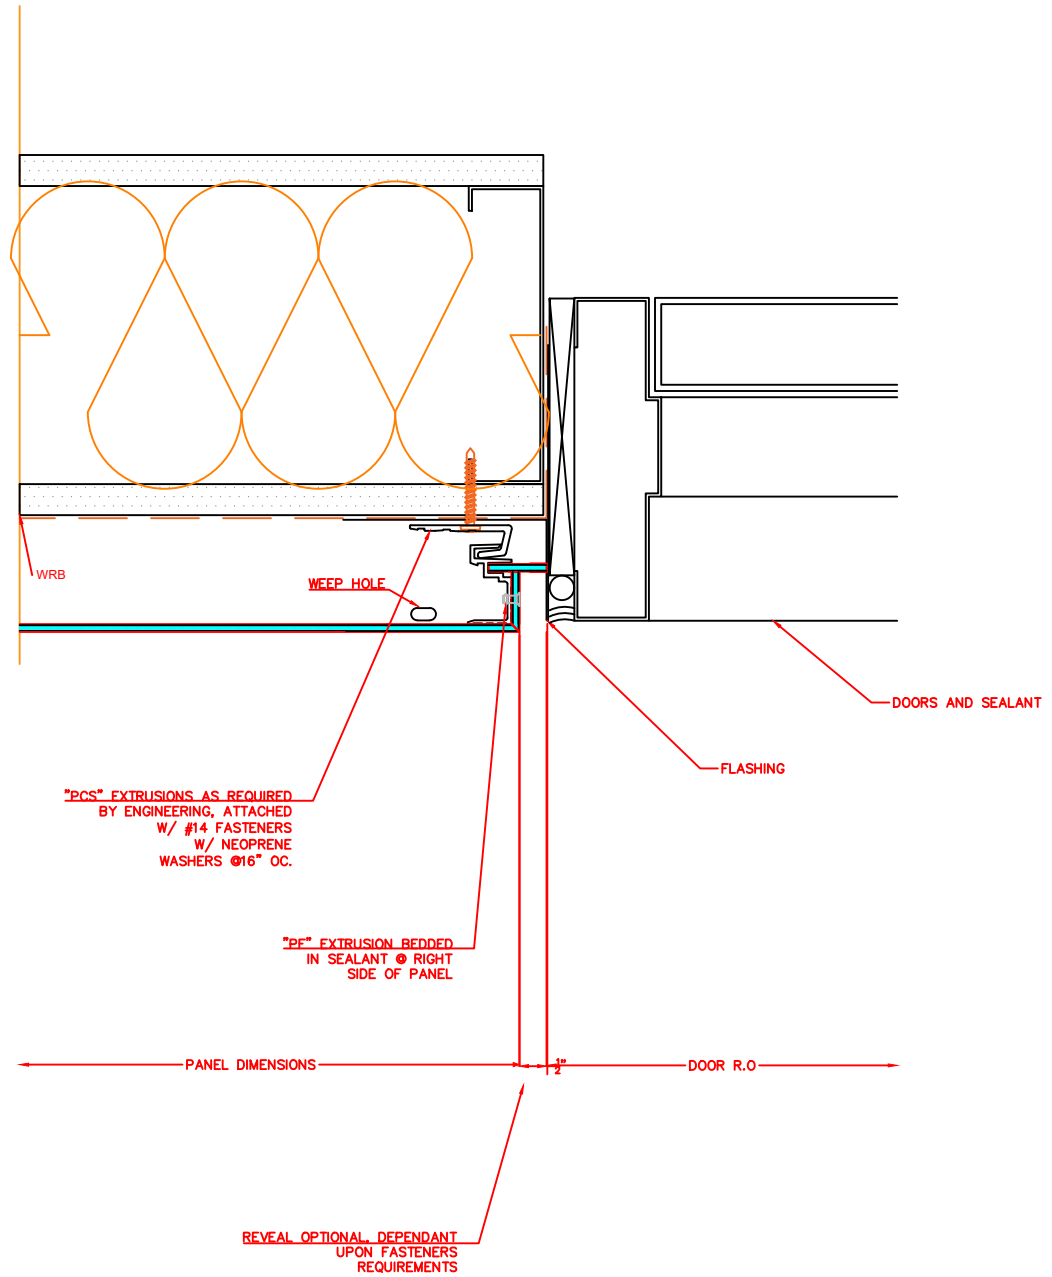

61 Rayette Rd
Concord Ont
L4K2E8 Canada
1 800.898.1310
www.nortem.ca

Nortem ACM
LEFT DOOR JAMB

Q

Drawing Title	Nortem Standard ACM Classification
DWG Code	ACM H 101-1