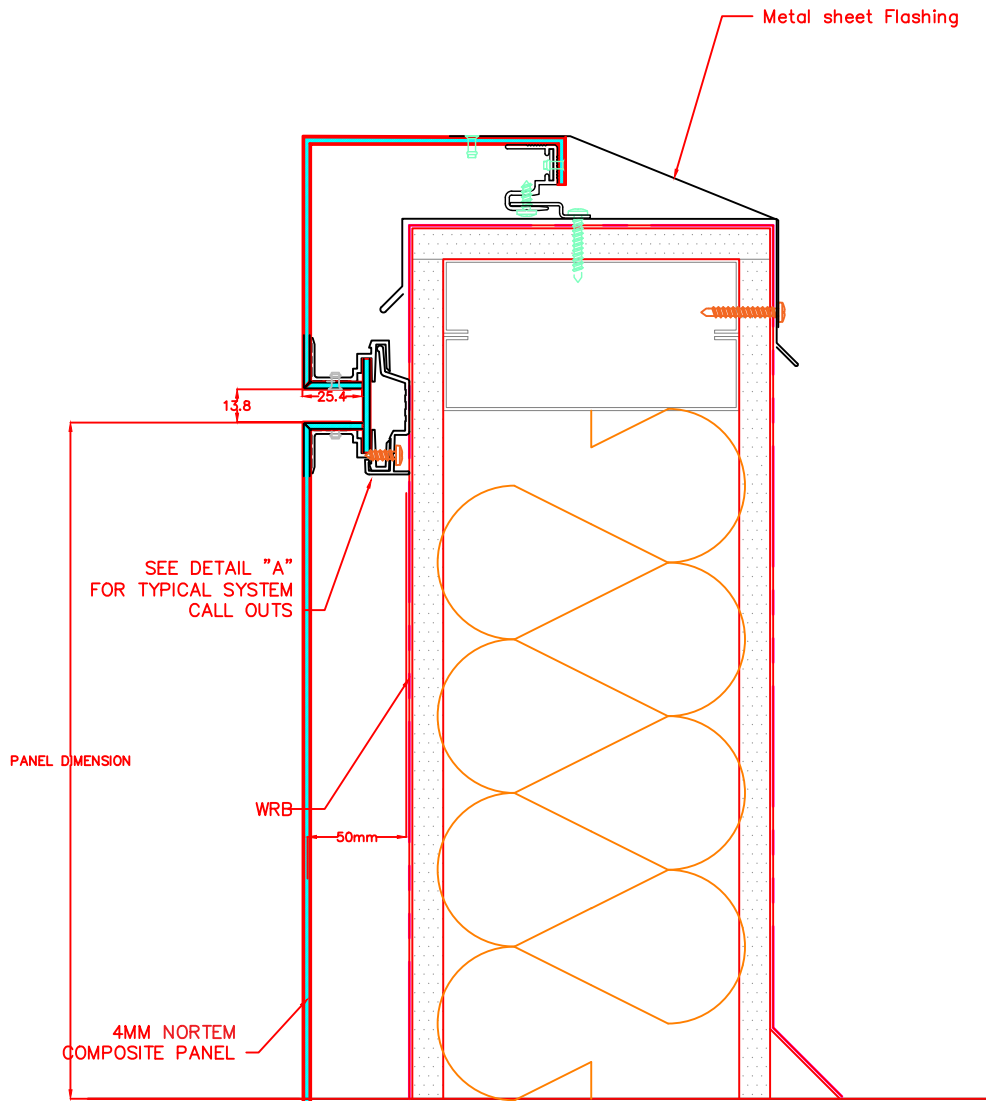

61 Rayette Rd
Concord Ont
L4K2E8 Canada
1 800.898.1310
www.nortem.ca

Nortem ACM
COMPOSITE COPING

D

Drawing Title	Nortem Standard ACM&Plate Classification
DWG Code	ACM H 101-1