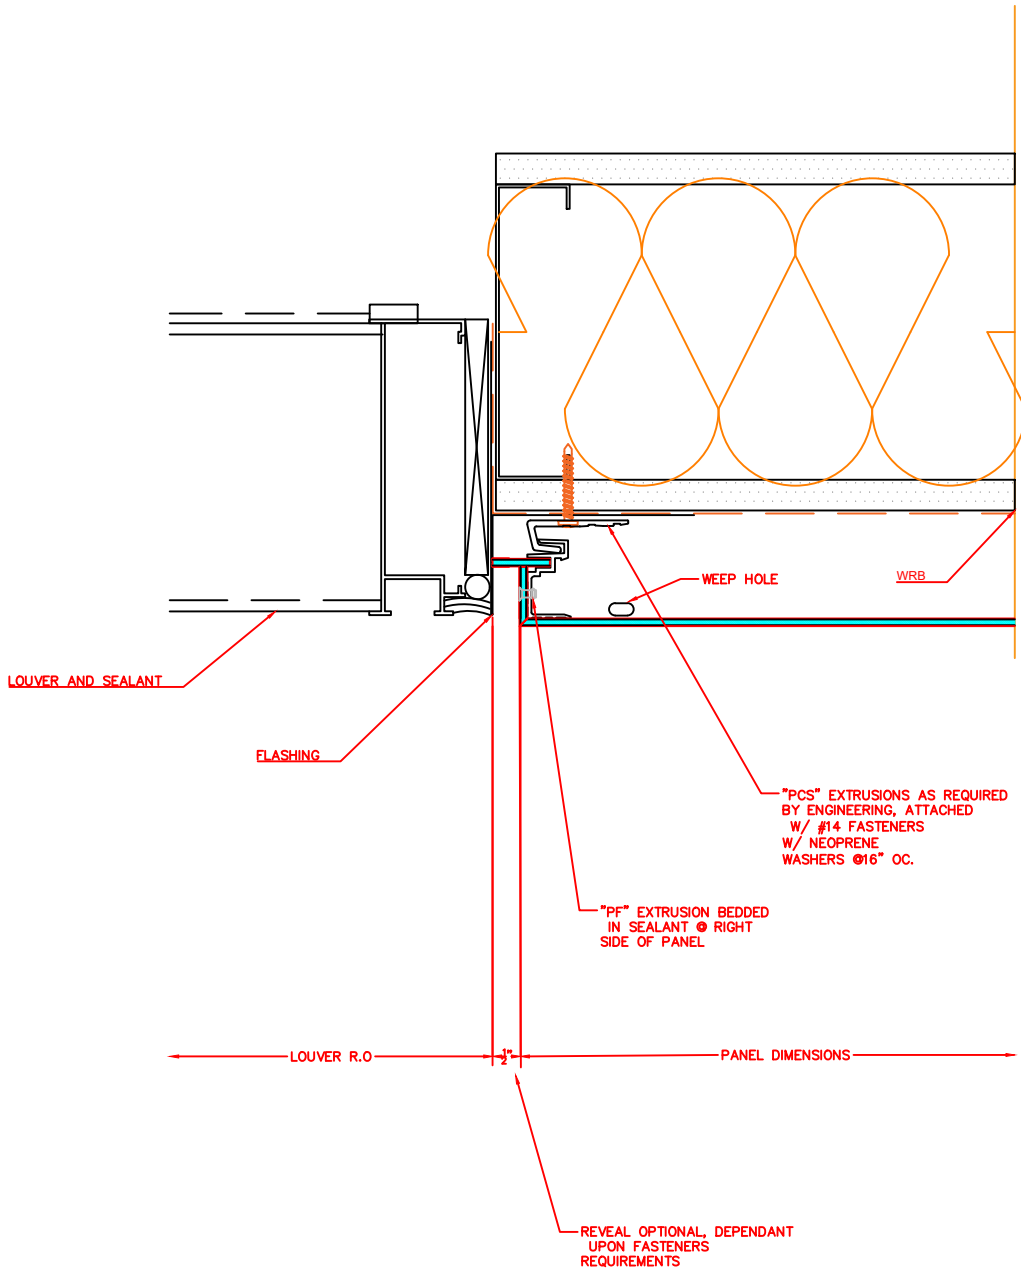

61 Rayette Rd
Concord Ont
L4K2E8 Canada
1 800.898.1310
www.nortem.ca

Nortem ACM
RIGHT LOUVER JAMB

S

NORTEM	
Drawing Title	Nortem Standard ACM Classification
DWG Code	ACM H 101-1