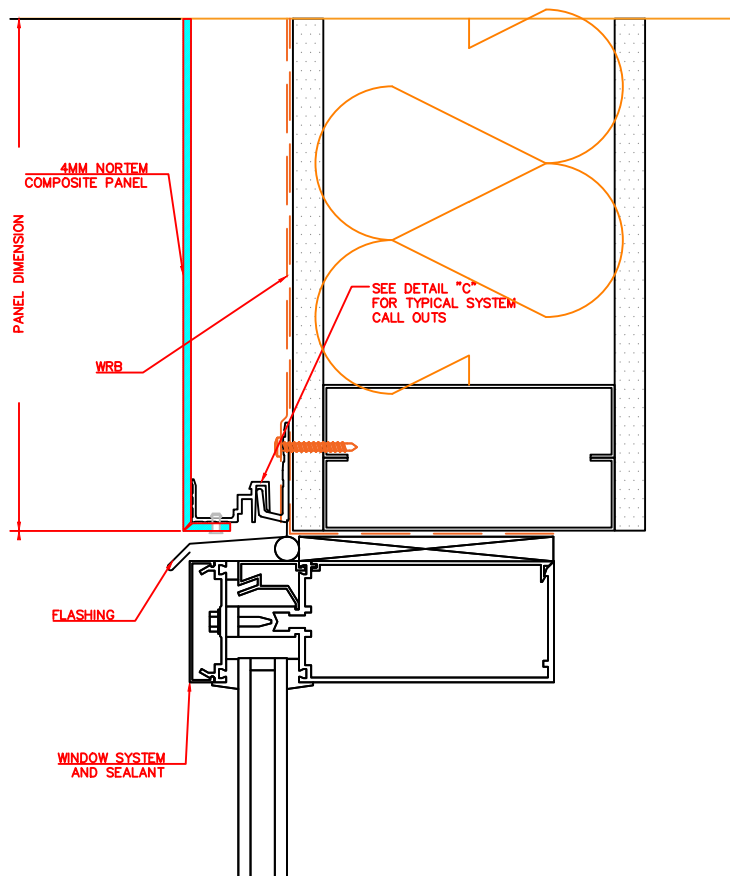

Nortem ACM
WINDOW HEAD

J

Drawing Title	Nortem Standard ACM Classification
DWG Code	ACM H 101-1

61 Rayette Rd
Concord Ont
L4K2E8 Canada
1 800.898.1310
www.nortem.ca

Nortem ACM
LOUVER HEAD

K

	
Drawing Title	Nortem Standard ACM Classification
DWG Code	ACM H 101-1