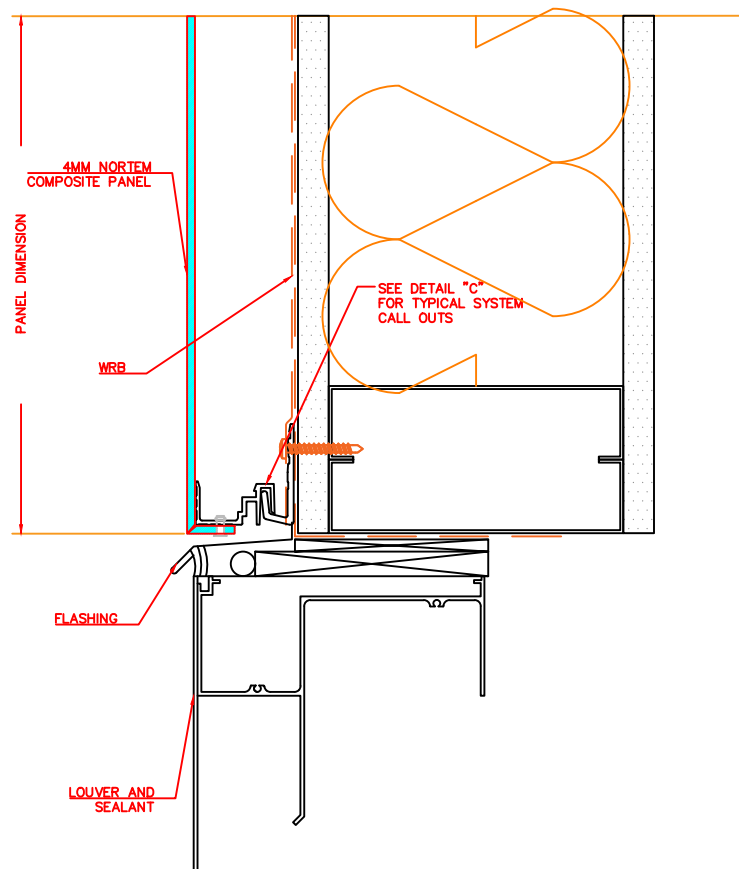

Nortem ACM
WINDOW HEAD

J

Drawing Title	Nortem Standard ACM Classification
DWG Code	ACM H 101-1

61 Rayette Rd
Concord Ont
L4K2E8 Canada
1 800.898.1310
www.nortem.ca

Nortem ACM
LOUVER HEAD

K

	
Drawing Title	Nortem Standard ACM Classification
DWG Code	ACM H 101-1