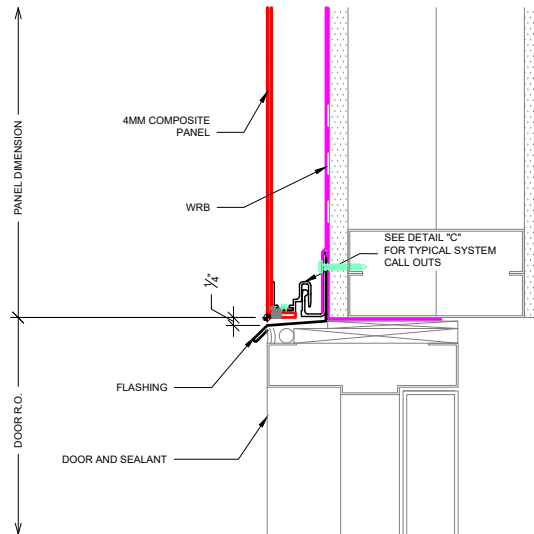

61 Rayette Rd, Concord
L4K4E8 ON Canada
416.458.7898
nortem.ca

Nortem ACM
DOOR HEAD

M

Drawing Title	Nortem Standard ACM Classification
DWG Code	ACM H 101-1